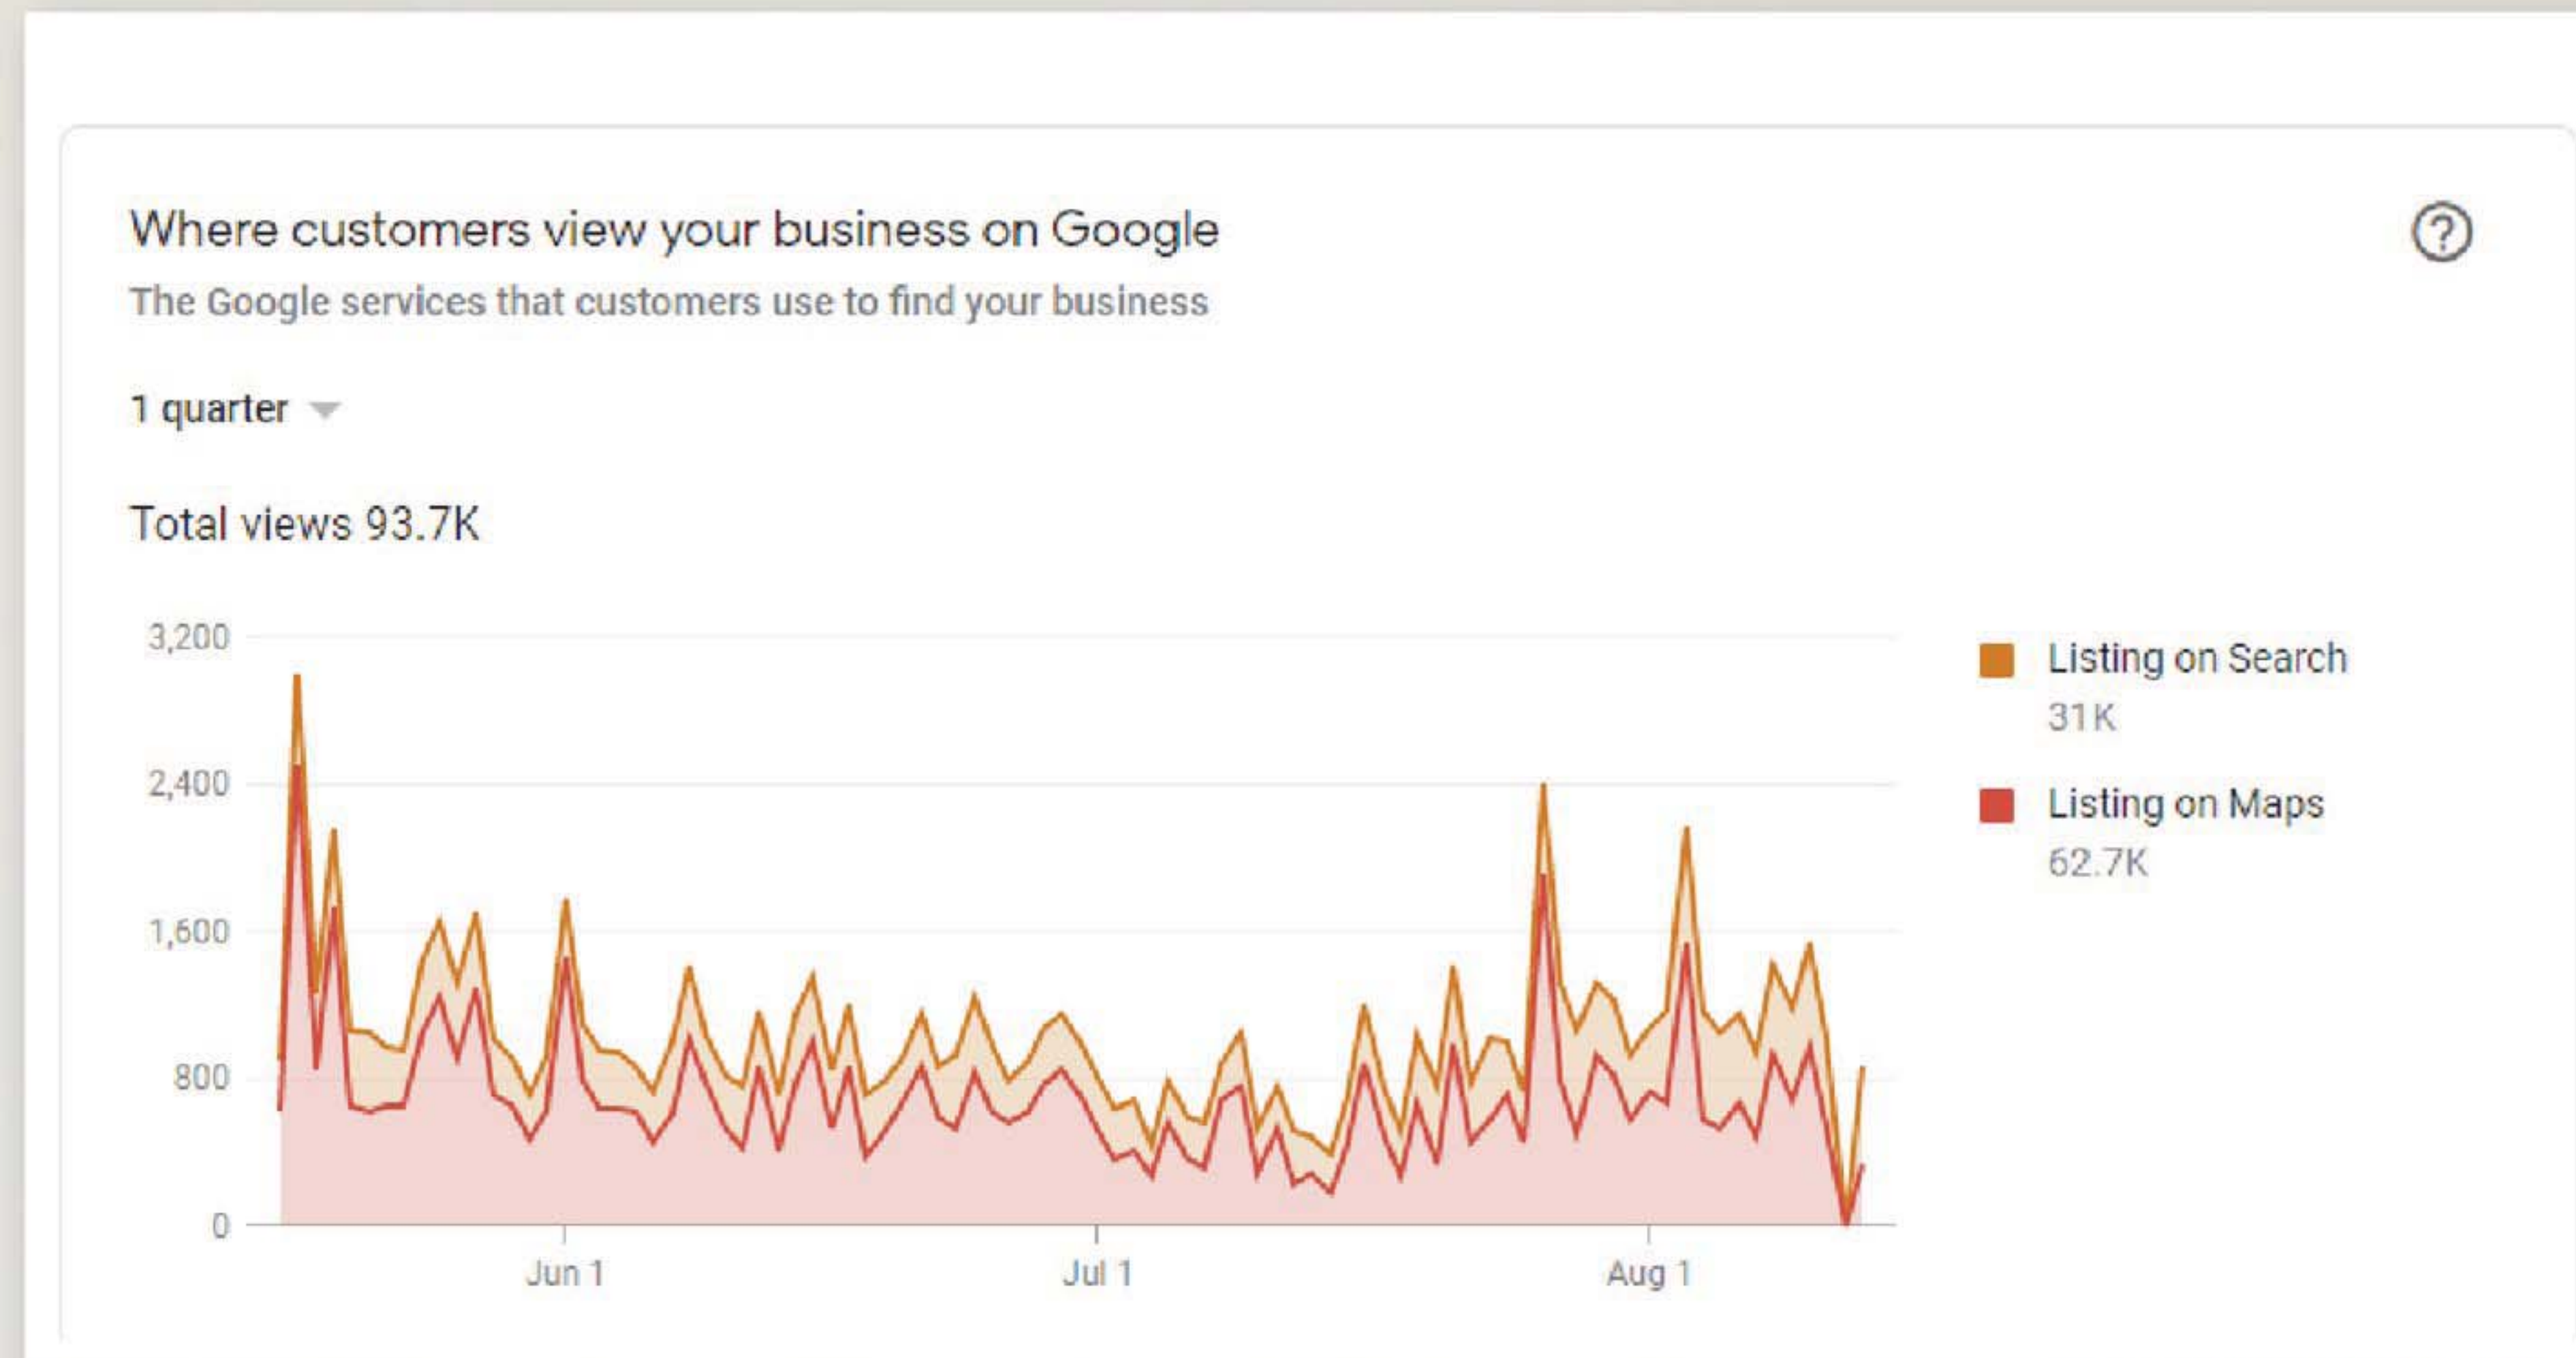

**GRAPHIC
DESIGN**

REGAL ACCESS

Paxton

ACCESS CONTROL SYSTEMS
Product Guide
2017

NET2 ENTRY

Paxton Net2 Entry - Monitor
LK280-2

- Screen size: 4.3" Colour TFT
- Display: Backlight LED
- Screen resolution: 480 x 272 Pixels
- Hands free audio: Two Way
- Communication: TCP/IP
- Power: 12.25Watts RJ45, 802.3ad class B
- Dimensions: 170mm x 180mm x 45mm