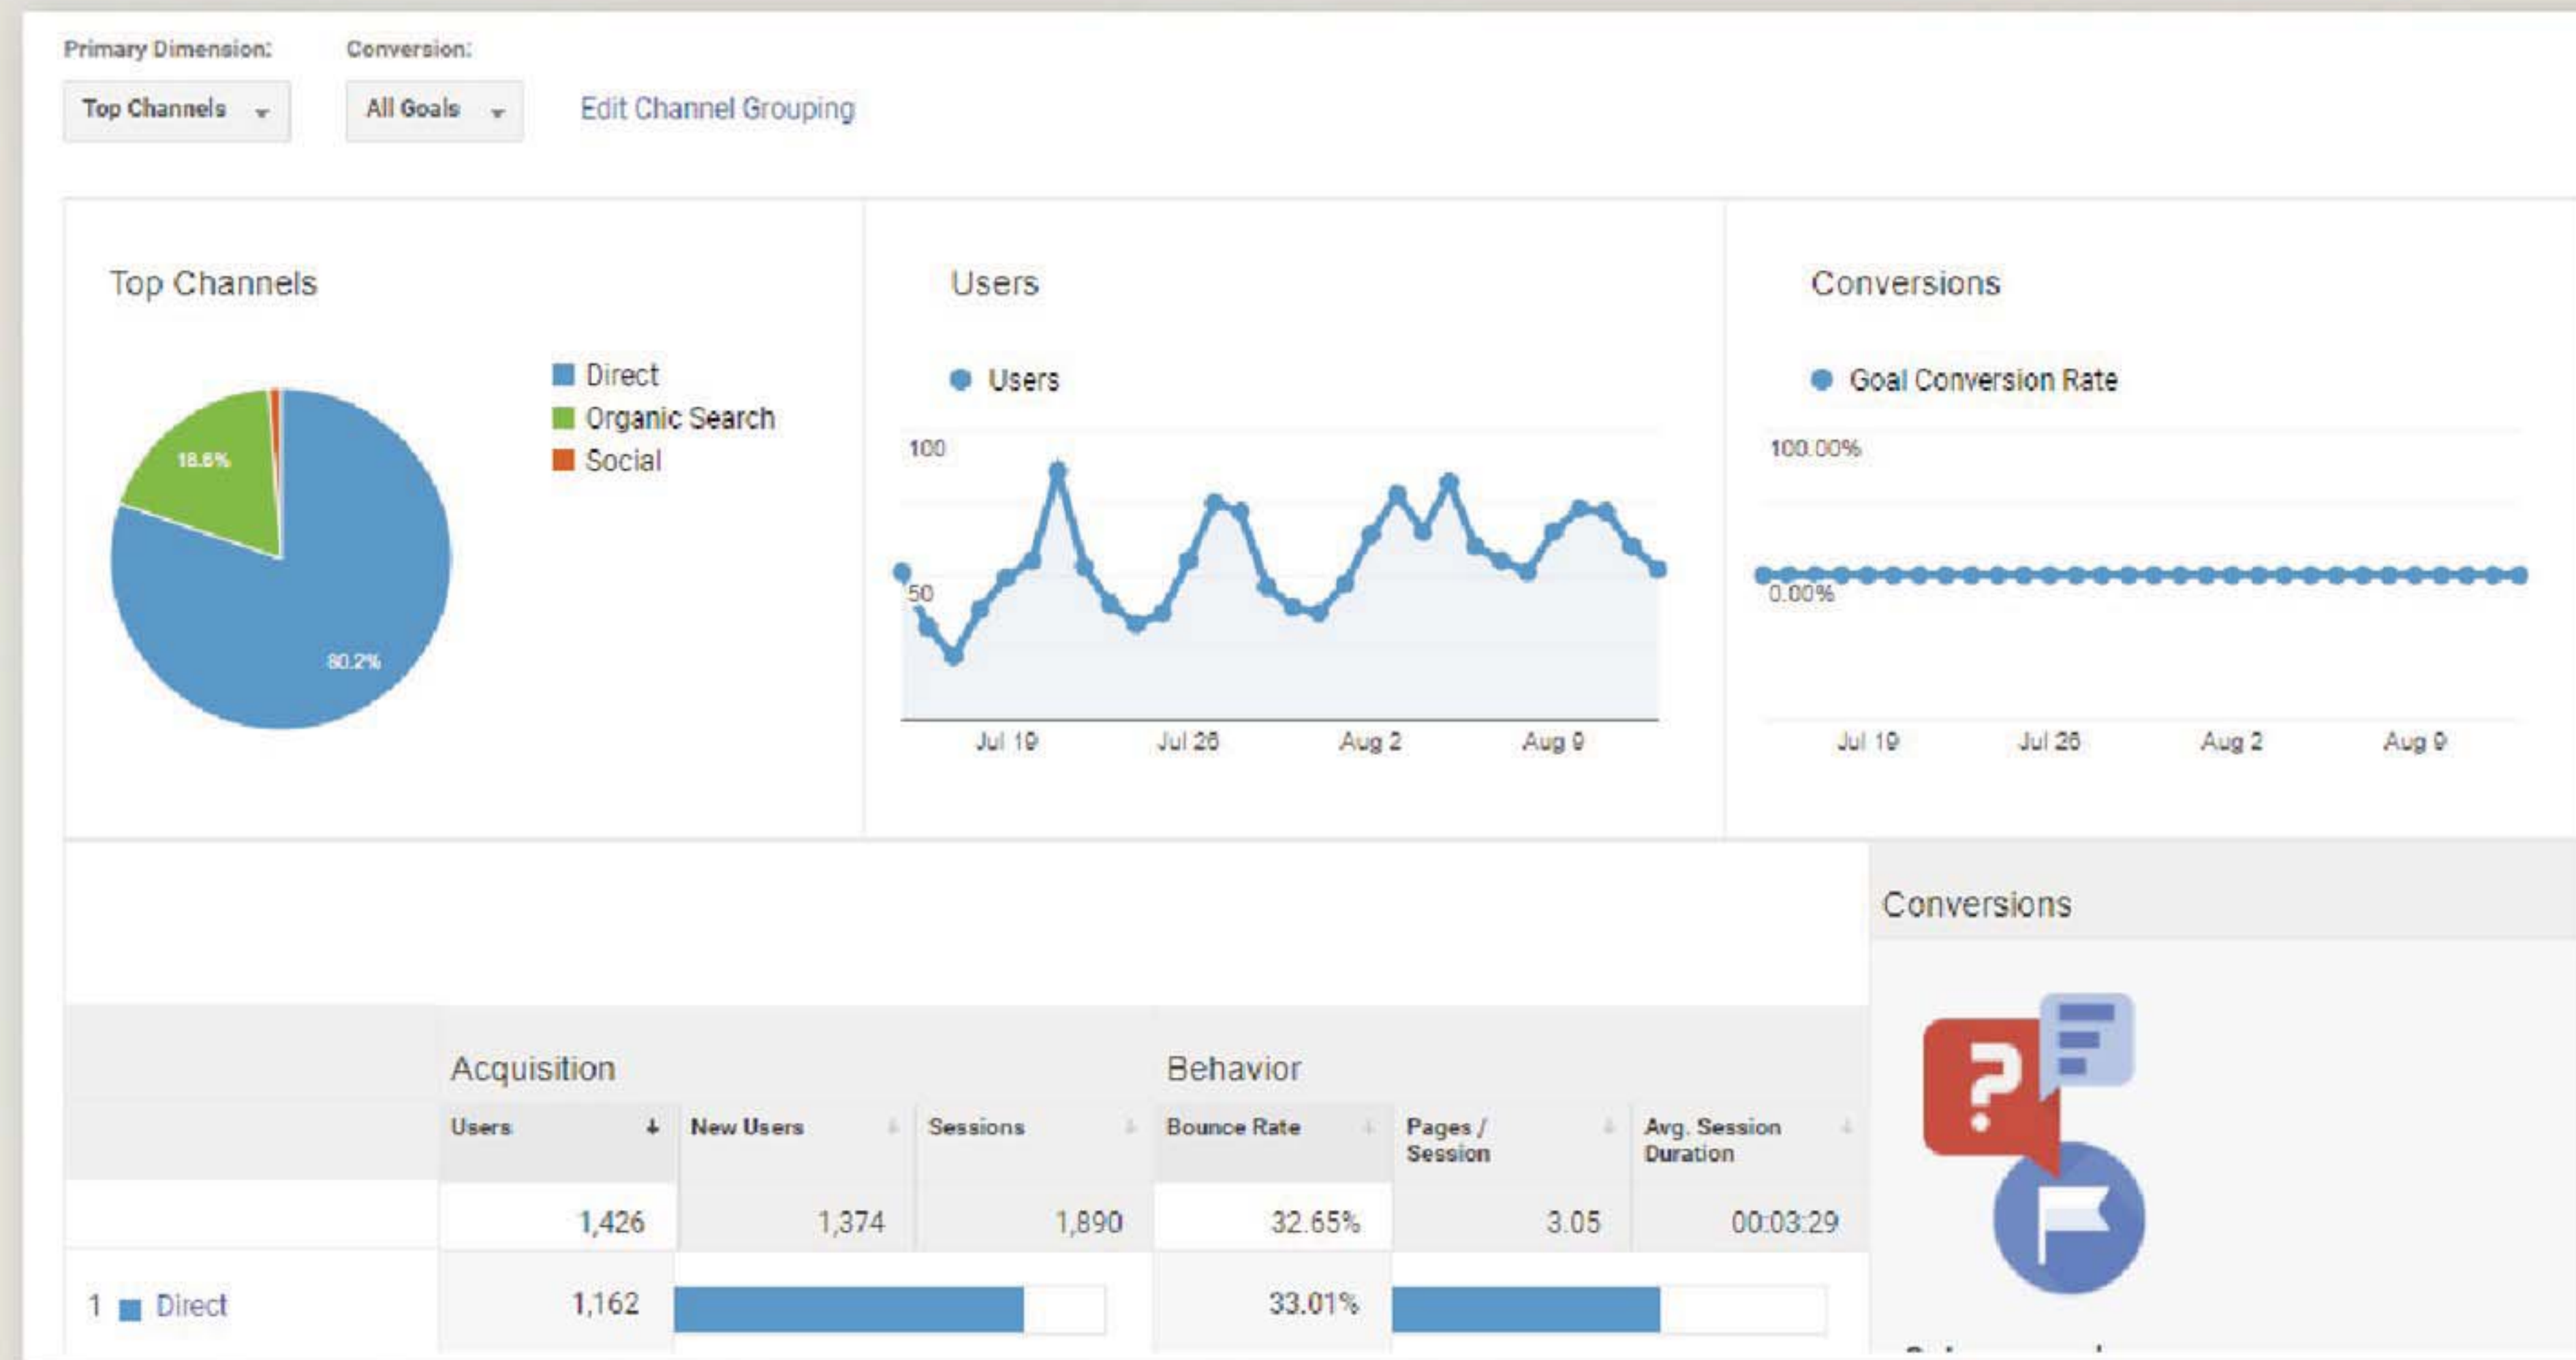

**GRAPHIC
DESIGN**

REGAL ACCESS

Paxton

ACCESS CONTROL SYSTEMS
Product Guide
2017

NET2 ENTRY

Paxton Net2 Entry - Monitor
LK280-2

- Screen size: 4.3" Colour TFT
- Display: Backlight LED
- Screen resolution: 480 x 272 Pixels
- Hands free audio: Two Way
- Communication: TCP/IP
- Power: 12.25Watts RJ45, 802.3ad class B
- Dimensions: 170mm x 180mm x 45mm