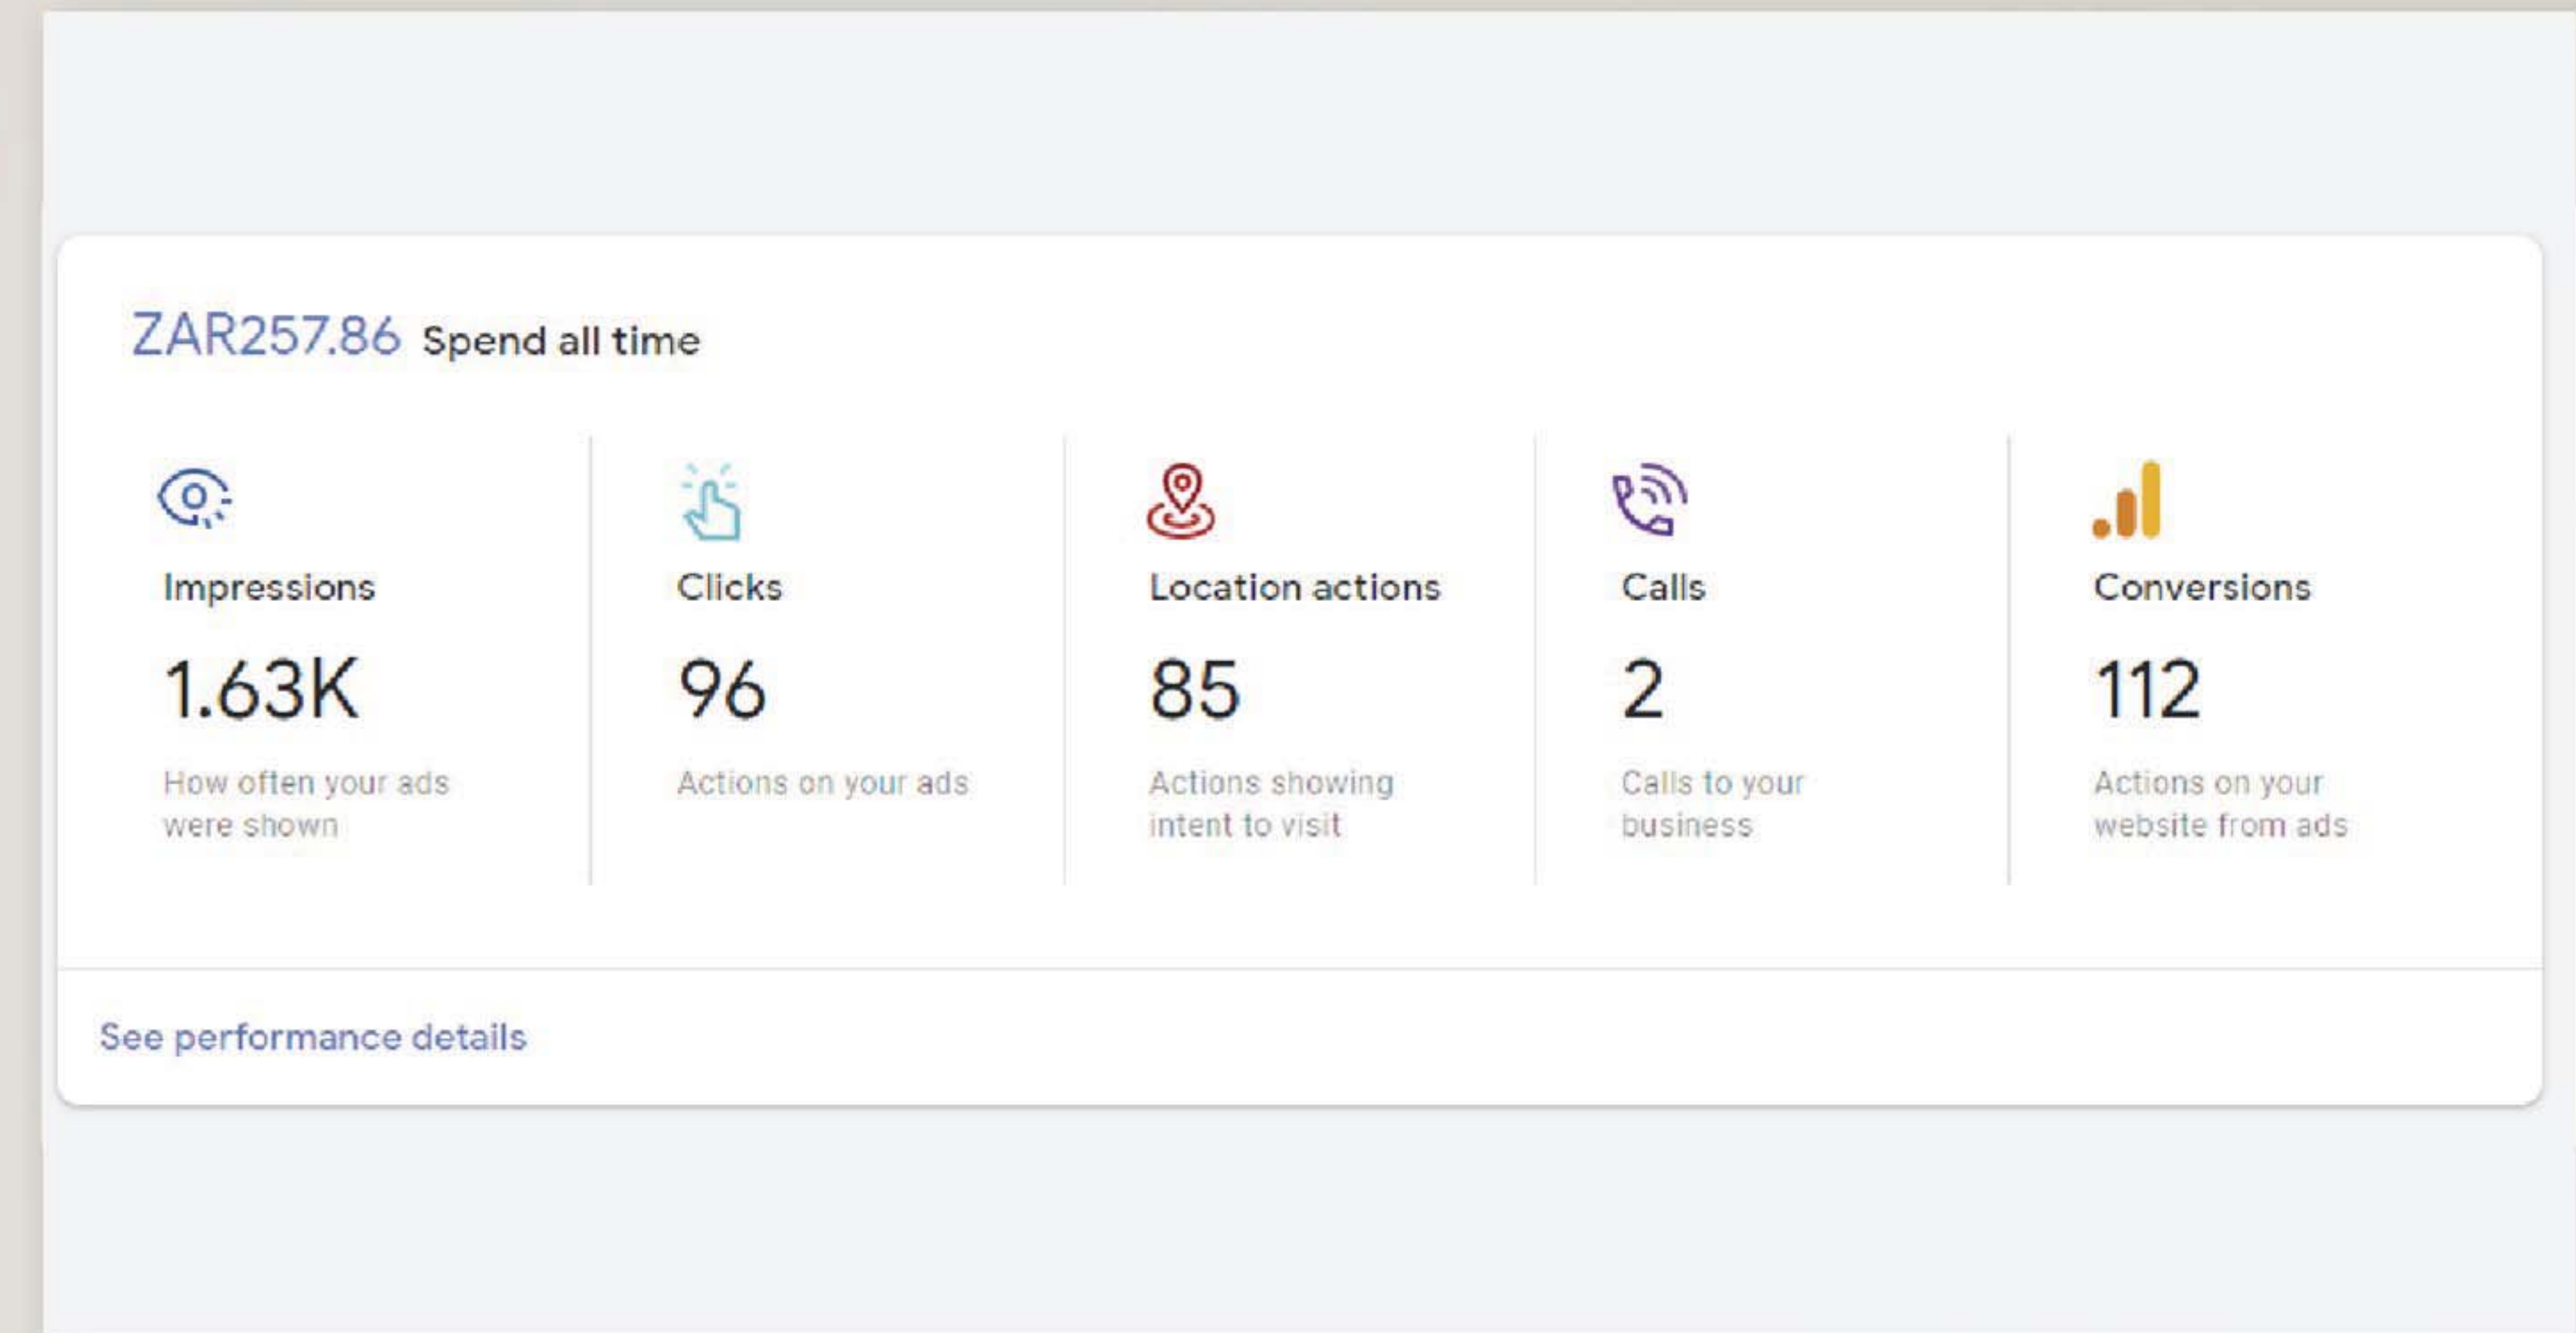

POPPI DISCLAIMER | COVID SAFETY

Copyright © 2021 Hakunamatata Lodge, Health Spa and Venue. All rights reserved.

Want to change how you receive these emails?
You can update your preferences or unsubscribe from this list.